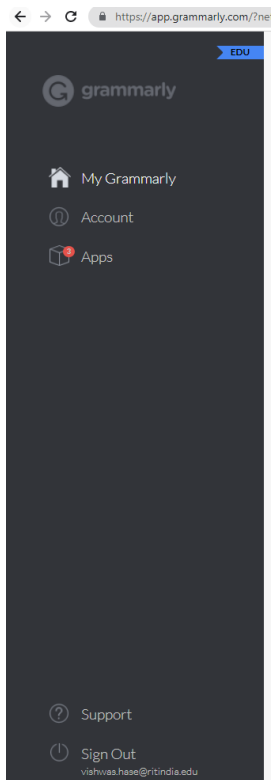

1. Check Activation email received from Grammerly

You're invited to join Rajaram Bapu Institute Of Technology on Grammarly External Inbox

Grammarly <info@em.grammarly.com> [Unsubscribe](#)
to me

grammarly for education

[Terms and Conditions](#) · [Privacy Policy](#) · [CA Privacy Notice](#)

Click on Sign in with Google

Now login your Grammarly account by URL: <https://app.grammarly.com/>